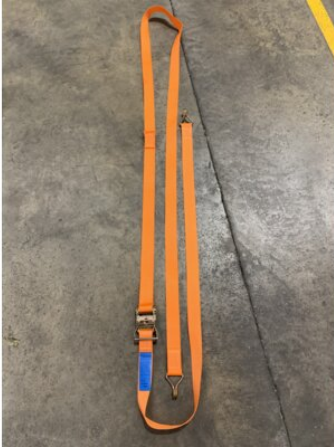

## Box Van Rat Claw

---

### Product information

Box van ratchet claw in orange comes in 3m, 4m and 5m lengths with a LC of 1000daN with a webbing width of 50mm.

... [Read more](#)

---

### Technical data

Part code	LC daN	Length m	Band width mm	Colour
26D1020	1,000	3	50	Orange
26D1022	1,000	4	50	Orange
26D1024	1,000	5	50	Orange